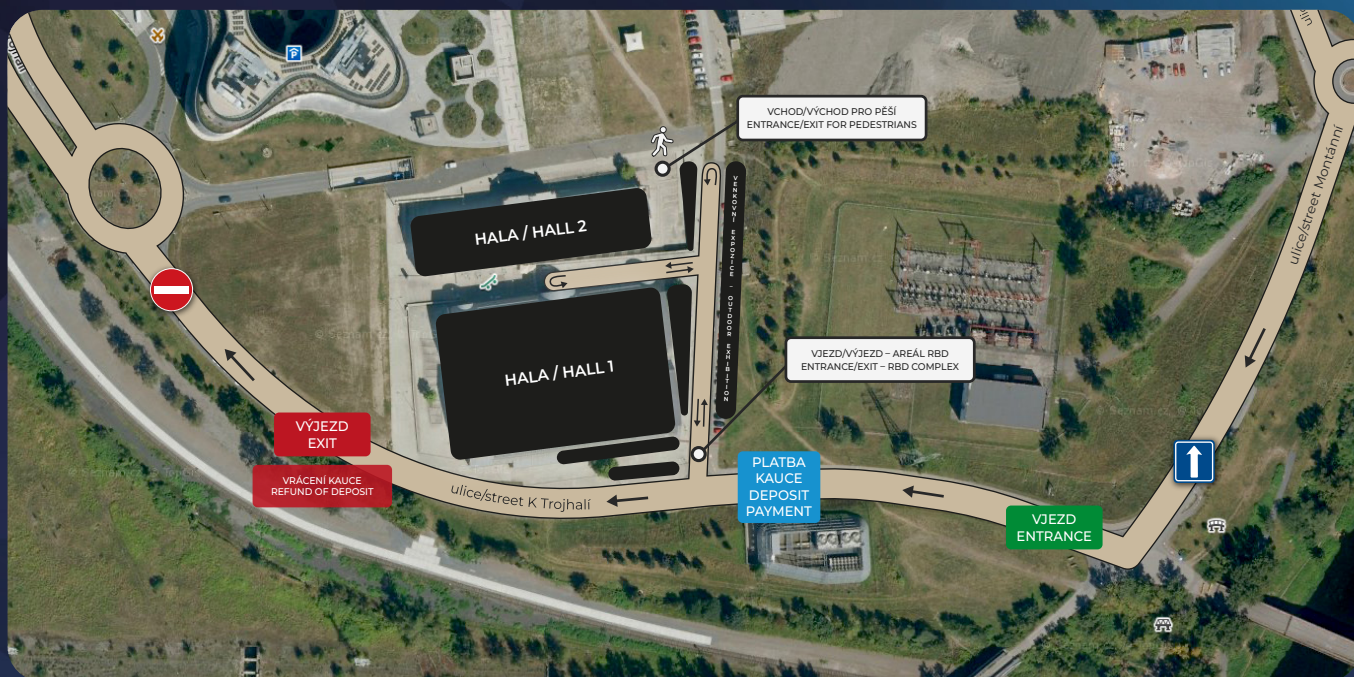

Note: Deposits can only be paid in CASH and in Czech korunas
 Vehicles up to 3.5 tons – max. 1 hour of parking
 Vehicles over 3.5 tons – max. 2 hours of parking
 No vehicles are permitted to enter outside these times