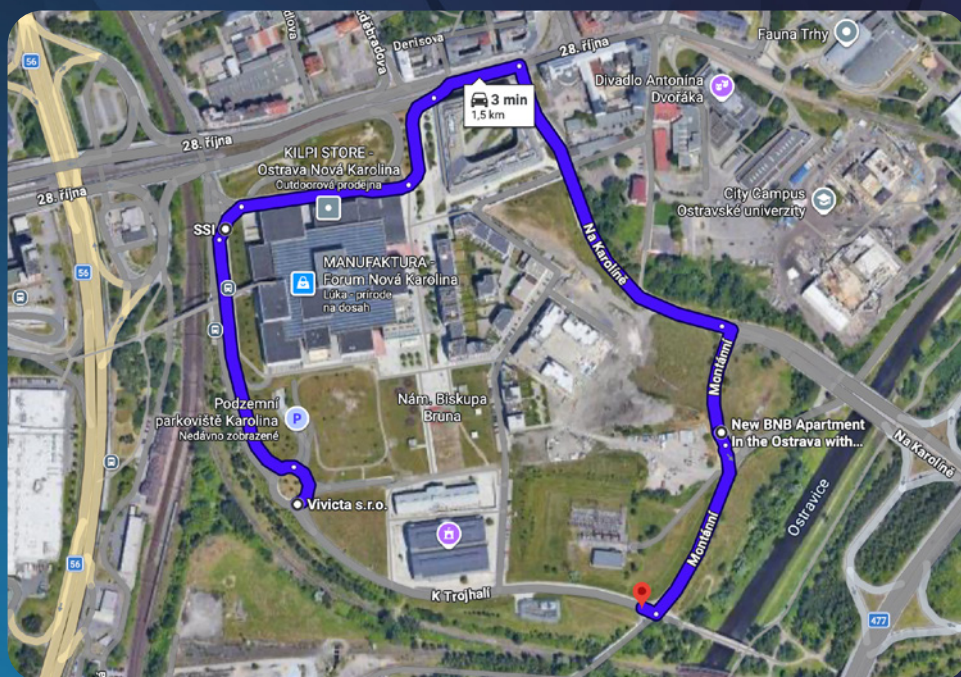

Note: Deposits can only be paid in CASH and in Czech korunas
 Vehicles up to 3.5 tons – max. 1 hour of parking
 Vehicles over 3.5 tons – max. 2 hours of parking
 No vehicles are permitted to enter outside these times

NAMIŘTE FOTOAPARÁT
TELEFONU NA QR KÓD
A ZOBRAZÍTE TRASU
V GOOGLE MAPS

POINT YOUR PHONE'S
CAMERA AT THE QR
CODE TO VIEW THE
ROUTE IN GOOGLE MAPS